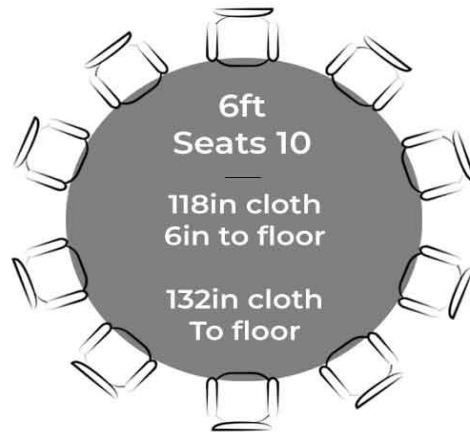

Tables | Cloths | Seating Guide

Round

Rectangular Trestle