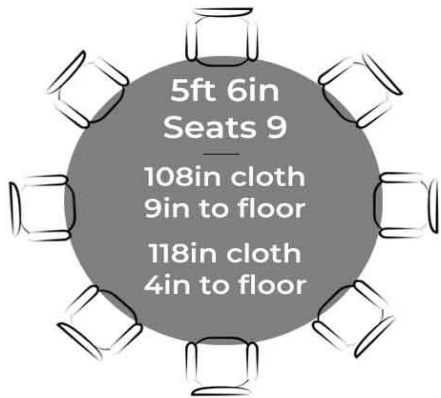

Tables | Cloths | Seating Guide

Round

Rectangular Trestle